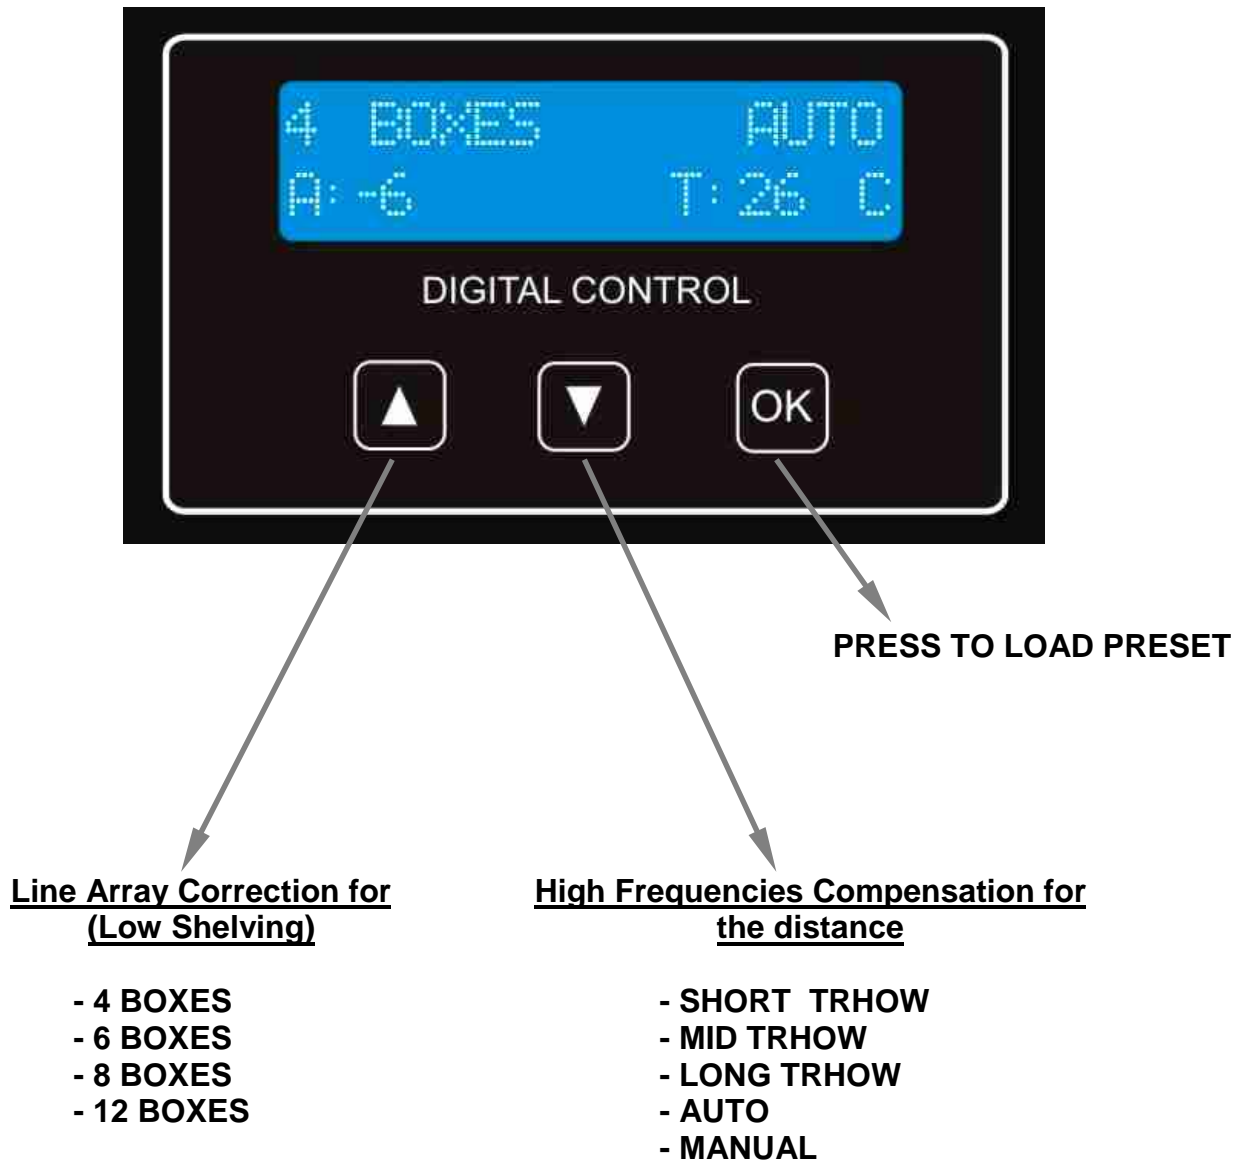

## LXV8 - Preset List

In MANUAL Mode: **None correction or compensation applied.**

In AUTO Mode: **- Correction Applied with N boxes selected by user**  
**- Automatic Compensation with the data readed by the inclinometer.**